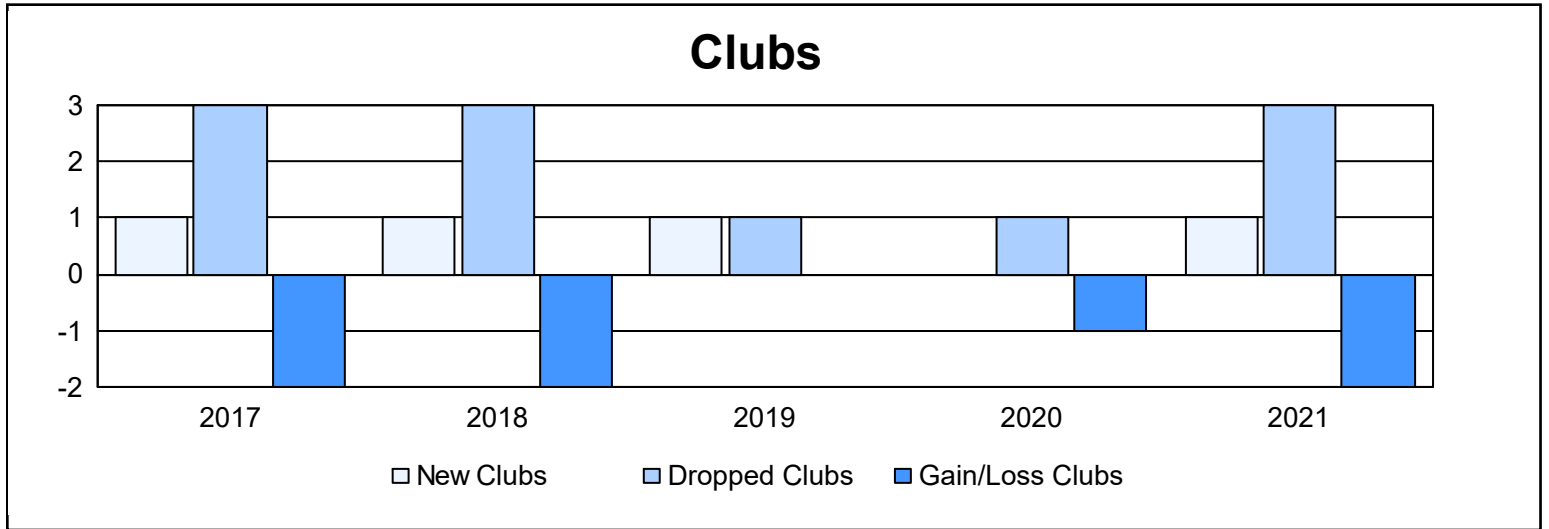

Year	New Clubs	Dropped Clubs	Gain/ Loss Clubs	New Members	Charter Members	Reinstate Members	Transfer Members	Total Member Added	Total Members Dropped	Gain/ Loss Members
2016-2017	1	3	-2	113	57	11	2	183	223	-40
2017-2018	1	3	-2	55	23	5	3	86	141	-55
2018-2019	1	1	0	38	41	14	0	93	140	-47
2019-2020	0	1	-1	53	46	16	0	115	171	-56
2020-2021	1	3	-2	106	24	3	5	138	121	17
<b>Average</b>	<b>1</b>	<b>2</b>	<b>-1</b>	<b>73</b>	<b>38</b>	<b>10</b>	<b>2</b>	<b>123</b>	<b>159</b>	<b>-36</b>

### Membership Composition June 2021 Cumulative