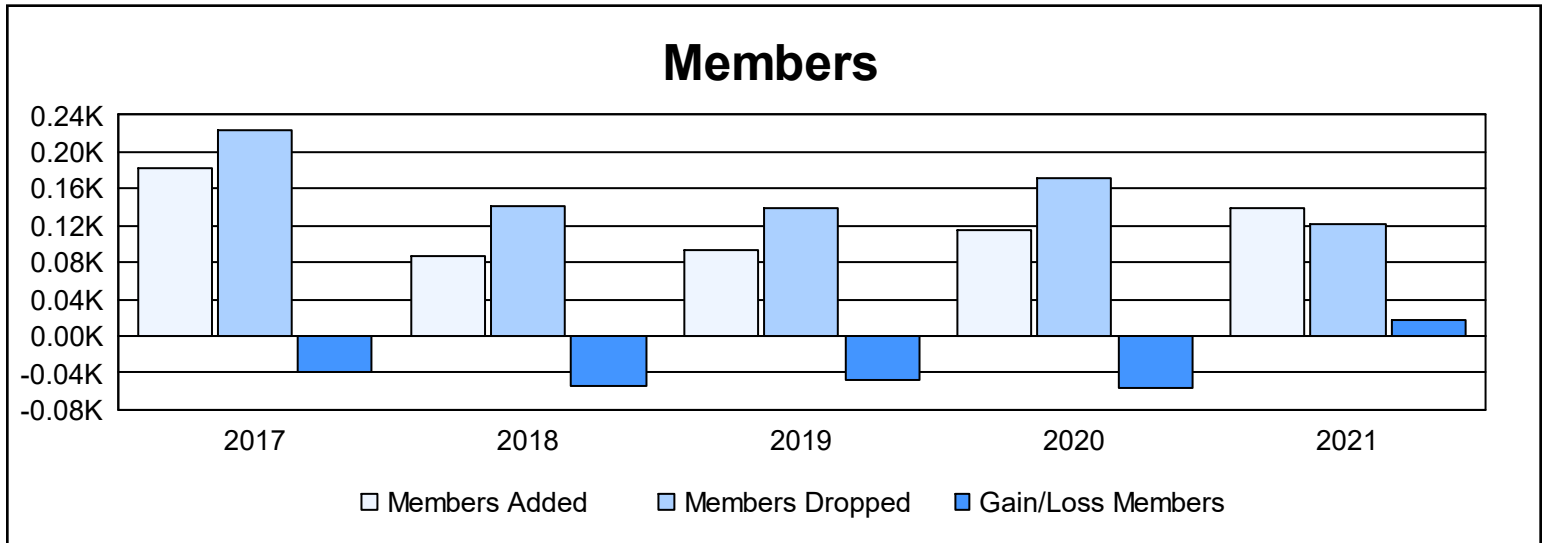

Year	New Clubs	Dropped Clubs	Gain/ Loss Clubs	New Members	Charter Members	Reinstate Members	Transfer Members	Total Member Added	Total Members Dropped	Gain/ Loss Members
2016-2017	1	3	-2	113	57	11	2	183	223	-40
2017-2018	1	3	-2	55	23	5	3	86	141	-55
2018-2019	1	1	0	38	41	14	0	93	140	-47
2019-2020	0	1	-1	53	46	16	0	115	171	-56
2020-2021	1	3	-2	106	24	3	5	138	121	17
<b>Average</b>	<b>1</b>	<b>2</b>	<b>-1</b>	<b>73</b>	<b>38</b>	<b>10</b>	<b>2</b>	<b>123</b>	<b>159</b>	<b>-36</b>

### Membership Composition June 2021 Cumulative