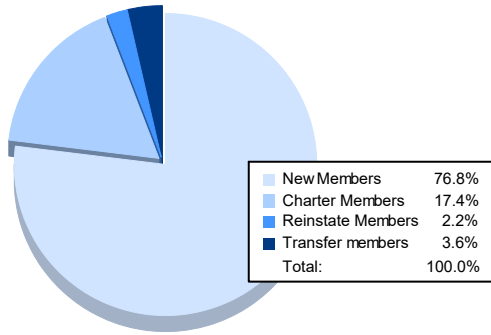

Year	New Clubs	Dropped Clubs	Gain/ Loss Clubs	New Members	Charter Members	Reinstate Members	Transfer Members	Total Member Added	Total Members Dropped	Gain/ Loss Members
2016-2017	1	3	-2	113	57	11	2	183	223	-40
2017-2018	1	3	-2	55	23	5	3	86	141	-55
2018-2019	1	1	0	38	41	14	0	93	140	-47
2019-2020	0	1	-1	53	46	16	0	115	171	-56
2020-2021	1	3	-2	106	24	3	5	138	121	17
<b>Average</b>	<b>1</b>	<b>2</b>	<b>-1</b>	<b>73</b>	<b>38</b>	<b>10</b>	<b>2</b>	<b>123</b>	<b>159</b>	<b>-36</b>

### Membership Composition June 2021 Cumulative